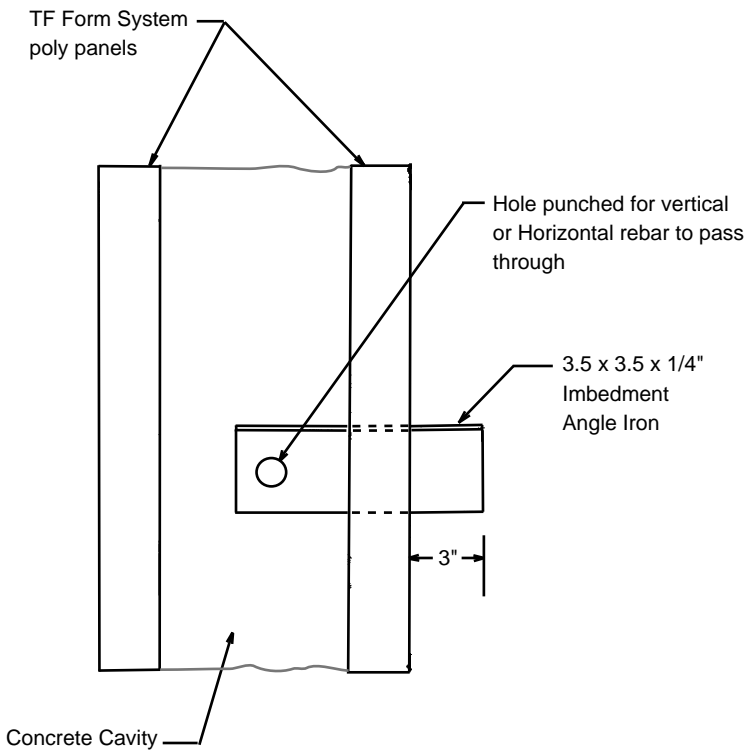

1

2

3

4

Angle Iron Brick Ledge

TF Forming Systems, Inc.
800-360-4634
www.tfsystem.com

J Spude