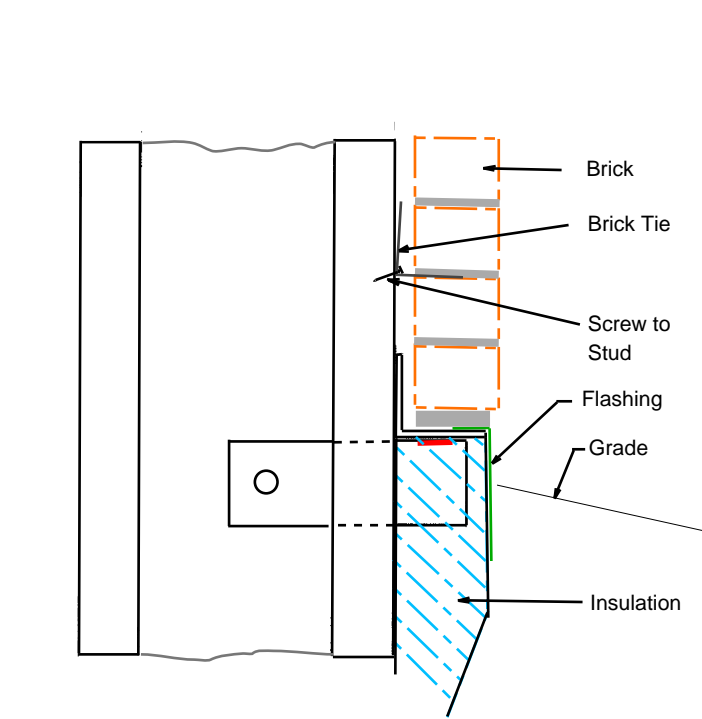

1

2

3

4

Angle Iron Brick Ledge

TF Forming Systems, Inc.
800-360-4634
www.tfsystem.com

J Spude